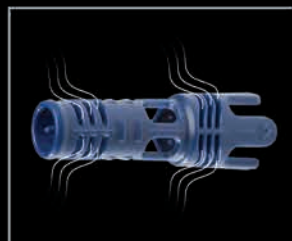

Polaris® 3900 SPORT

NEW
& IMPROVED
NOW INCLUDES
TAILSWEEP PRO®

- 50% more flow for ultimate sweeping action
- No more wet windows or walkways

BONUS
TailSweep Pro®

Polaris® 3900 SPORT

Your pool. Our reputation.

The new and improved Polaris® 3900 Sport delivers unmatched vacuum power, incomparable convenience, and legendary performance. It integrates the time-proven Polaris Classic series features you love with innovative new enhancements for added durability, reliability, and performance.

LEGENDARY PERFORMANCE

All-wheel PosiDrive system with durable stainless steel drive chain delivers 50% more torque for maximum speed, climbing, maneuverability, and performance.

EXTREME SWEEPING

Now includes TailSweep Pro®, providing ultimate sweeping action, while eliminating water from spraying outside the pool. No more wet windows or walkways!

INCOMPARABLE CONVENIENCE

Dual-chamber zippered Superbag picks up and stores more debris than any other cleaner for reduced maintenance.

UNMATCHED POWER

Powered by a booster pump, the Polaris 3900 Sport has the most vacuum power of any cleaner. It picks up even the largest debris, while filtering and circulating water for a cleaner, clearer pool in less time.