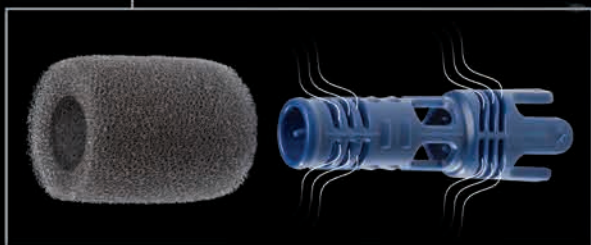

Polaris® 3900 SPORT

NEW
& IMPROVED
NOW INCLUDES
TAILSWEEP PRO®

- 50% more flow for ultimate sweeping action
- No more wet windows or walkways

BONUS
TailSweep Pro®

Polaris® 3900 SPORT

Your pool. Our reputation.

The new and improved Polaris® 3900 Sport delivers unmatched vacuum power, incomparable convenience, and legendary performance. It integrates the time-proven Polaris Classic series features you love with innovative new enhancements for added durability, reliability, and performance.

LEGENDARY PERFORMANCE

All-wheel PosiDrive system with durable stainless steel drive chain delivers 50% more torque for maximum speed, climbing, maneuverability, and performance.

EXTREME SWEEPING

Now includes TailSweep Pro®, providing ultimate sweeping action, while eliminating water from spraying outside the pool. No more wet windows or walkways!

INCOMPARABLE CONVENIENCE

Dual-chamber zippered Superbag picks up and stores more debris than any other cleaner for reduced maintenance.

UNMATCHED POWER

Powered by a booster pump, the Polaris 3900 Sport has the most vacuum power of any cleaner. It picks up even the largest debris, while filtering and circulating water for a cleaner, clearer pool in less time.