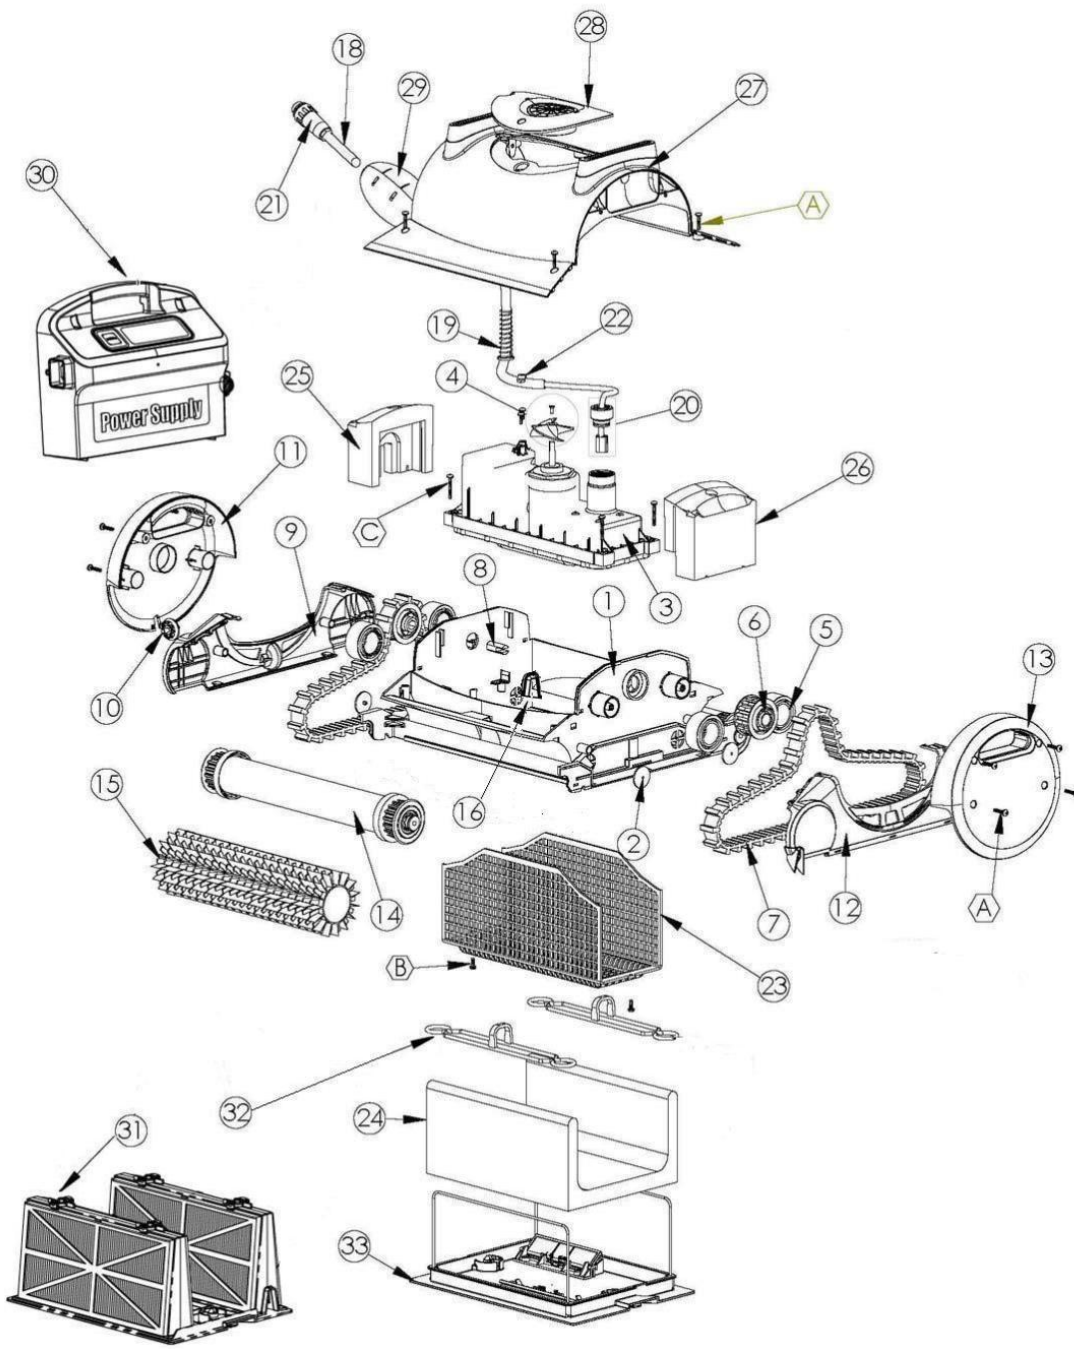

DOLPHIN NAUTILUS 115V CB