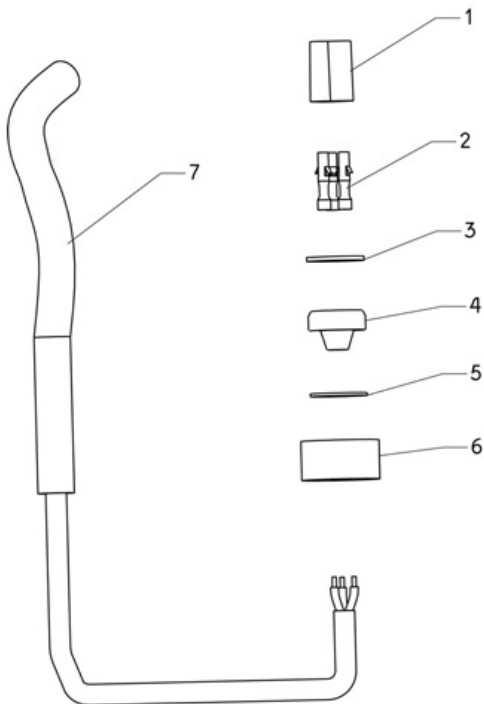

DOLPHIN NAUTILUS 115V CB

DOLPHIN NAUTILUS 115V CB

#14 (diag. basic - wheel tube assy)

#15 (brushes diag I.blue-catalog kit)

#20 (retrofit for cable conn.-3 pin)

September 2004 - 8170051

#29 (float assy d.basic float blue)