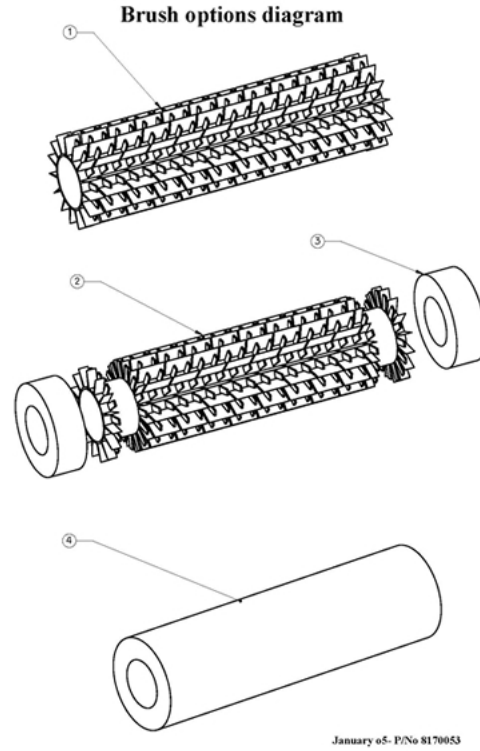

DOLPHIN NAUTILUS 115V CB

DOLPHIN NAUTILUS 115V CB

#14 (diag. basic - wheel tube assy)

#15 (brushes diag I.blue-catalog kit)

#20 (retrofit for cable conn.-3 pin)

September 2004 - 8170051

#29 (float assy d.basic float blue)