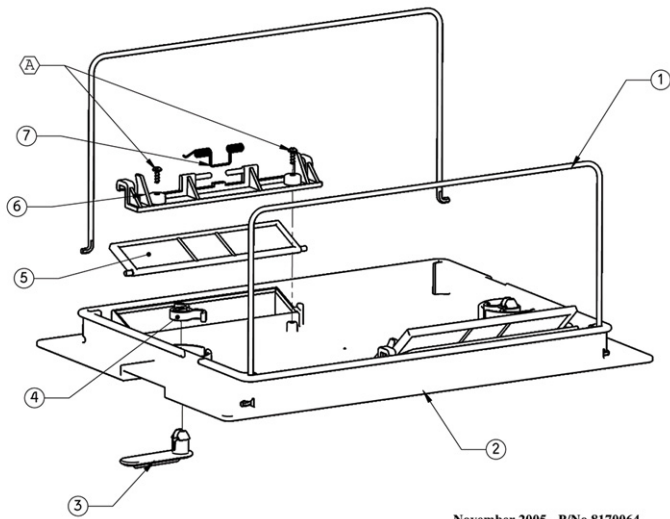

November 2005 - P/No 8170070

DOLPHIN NAUTILUS 115V CB

#30 (ps diag usa 2010)

8170149 - JANUARY 2010

#31 (cartridge assy for mtc516 mcc516)

8170124 - MARCH 2008

#33 (bottom lid assy db & support)

November 2005 - P/No 8170064