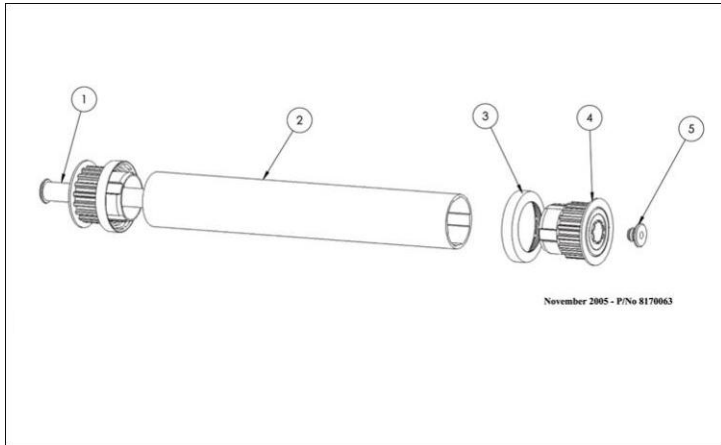

DOLPHIN NAUTILUS 115V CB

#14 (diag. basic - wheel tube assy)