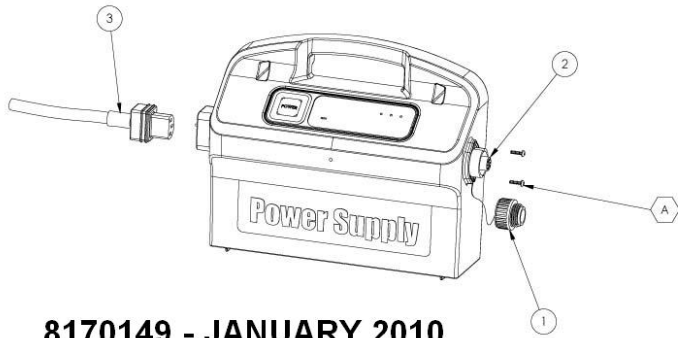

DOLPHIN NAUTILUS 115V CB

#30 (ps diag usa 2010)

8170149 - JANUARY 2010