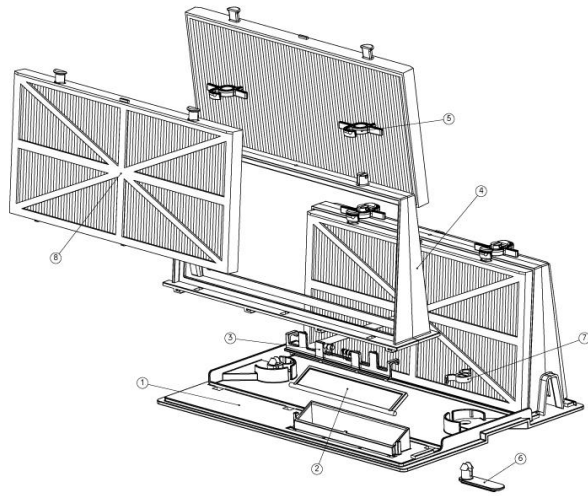

November 2005 - P/No 8170070

DOLPHIN NAUTILUS 115V CB

#30 (ps diag usa 2010)

8170149 - JANUARY 2010

#31 (cartridge assy for mtc516 mcc516)

8170124 - MARCH 2008

#33 (bottom lid assy db & support)

November 2005 - P/No 8170064