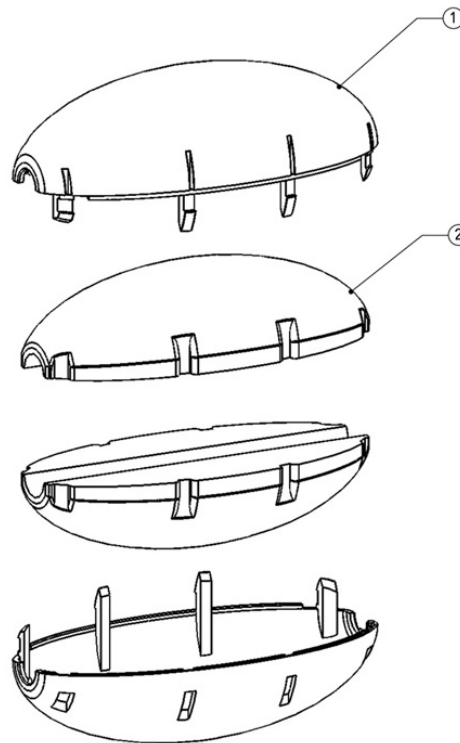

DOLPHIN NAUTILUS 115V CB

DOLPHIN NAUTILUS 115V CB

#14 (diag. basic - wheel tube assy)

#15 (brushes diag I.blue-catalog kit)

#20 (retrofit for cable conn.-3 pin)

September 2004 - 8170051

#29 (float assy d.basic float blue)